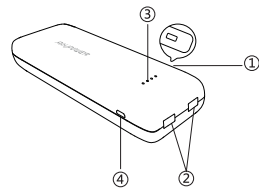

Hello

RAVPower ACE SERIES 12000mAh EXTERNAL BATTERY PACK
User Guide

US UK CA

Product Diagram

- ① Power Button
- ② iSmart USB Output:
DC 5V/3.4A Total
(Each 2.4A Max)
- ③ Power Indicator
- ④ Micro USB Input:
DC 5V/2A